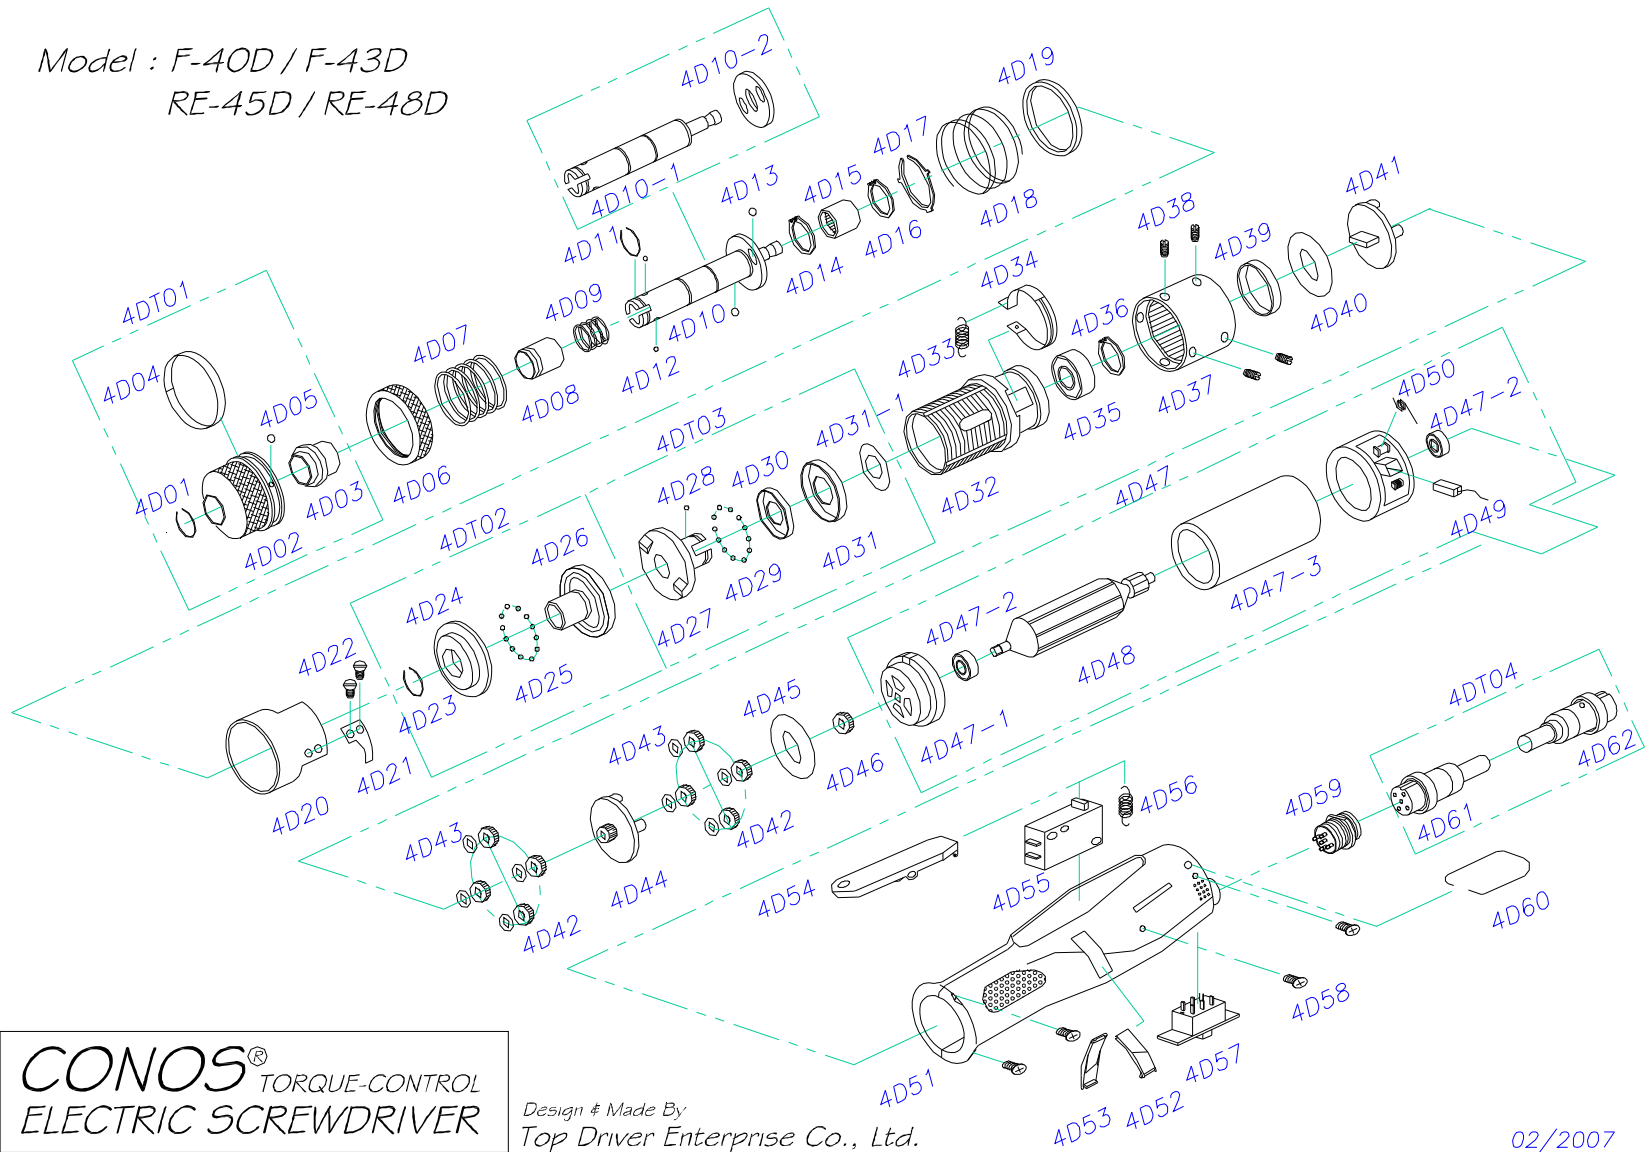

Model : F-40D / F-43D  
RE-45D / RE-48D

**CONOS**<sup>®</sup> TORQUE-CONTROL  
ELECTRIC SCREWDRIVER

Design & Made By  
Top Driver Enterprise Co., Ltd.

02/2007