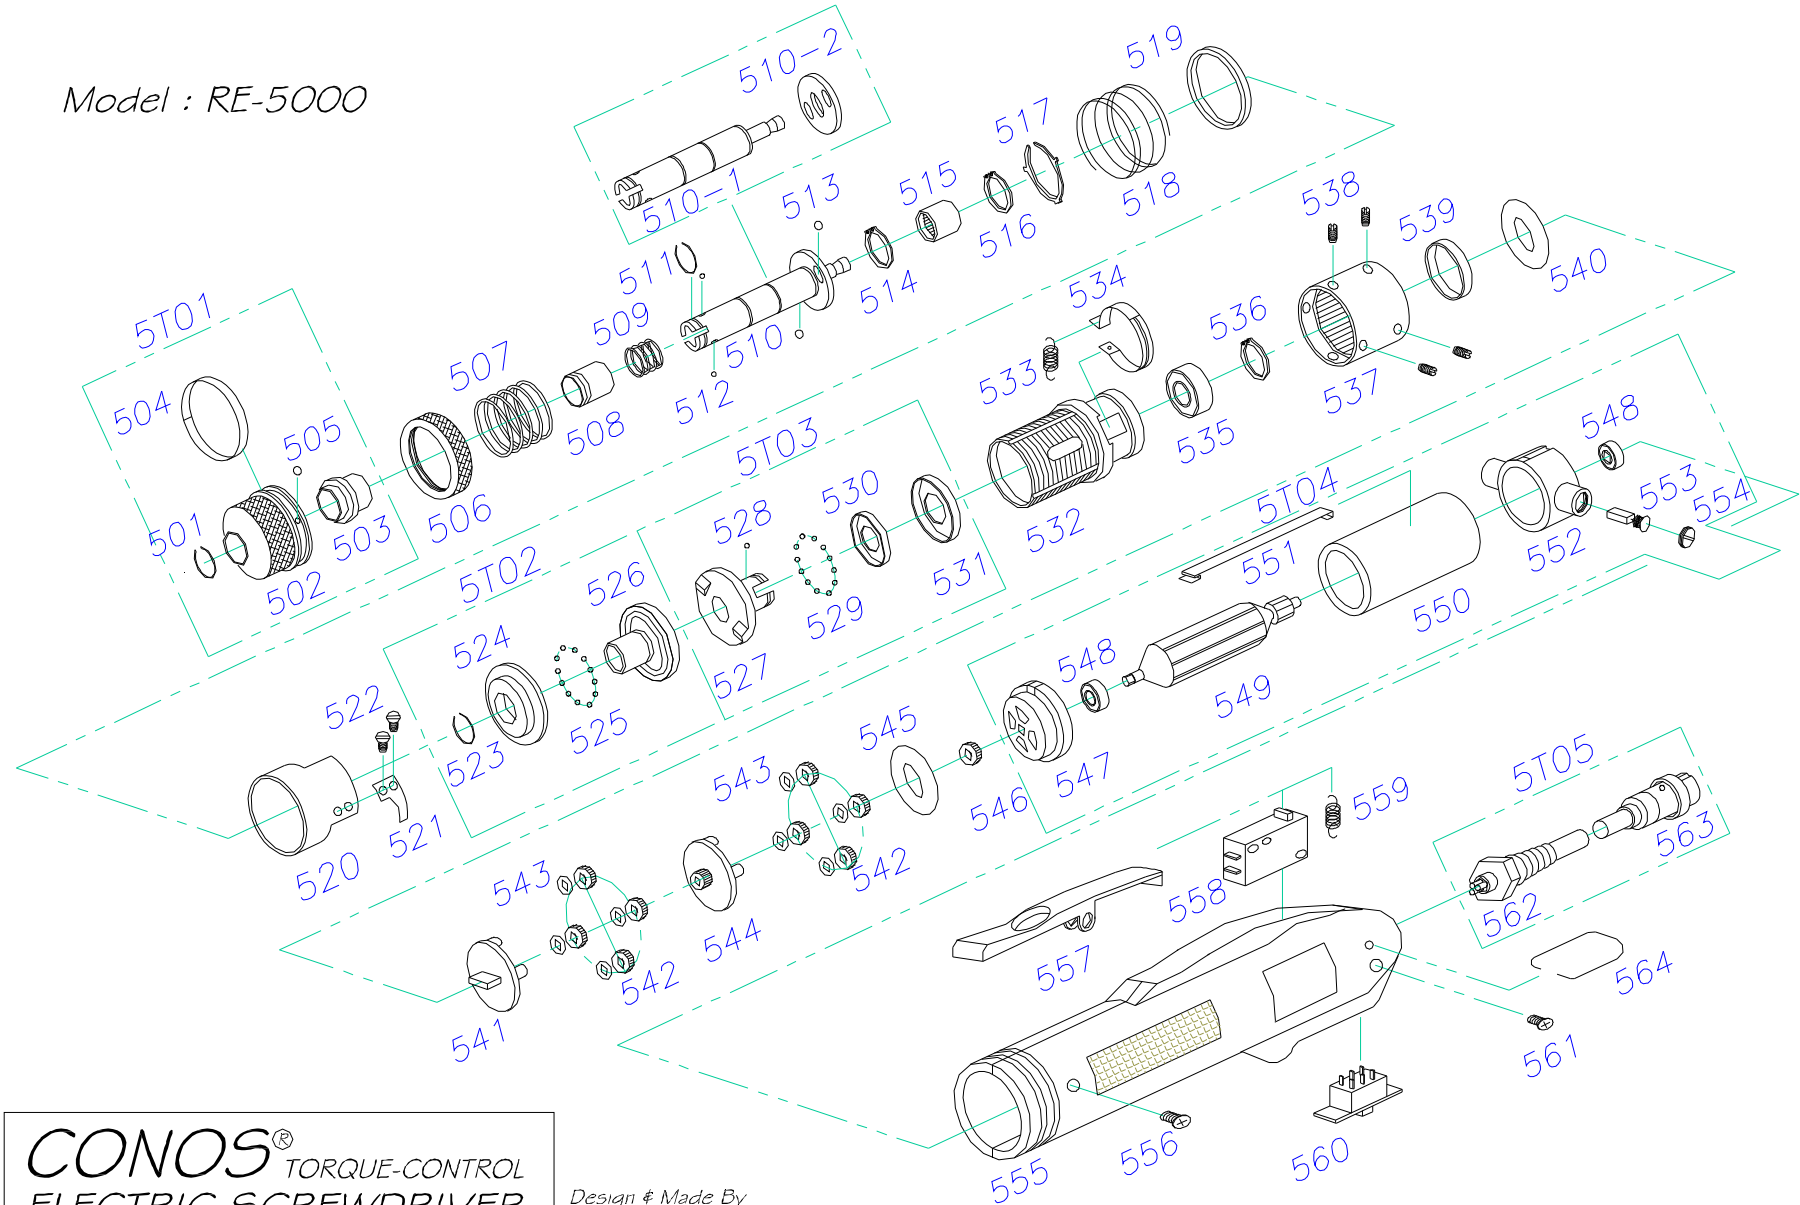

Model : RE-5000

**CONOS**<sup>®</sup> TORQUE-CONTROL  
ELECTRIC SCREWDRIVER

Design & Made By  
Top Driver Enterprise Co., Ltd.

06/2006