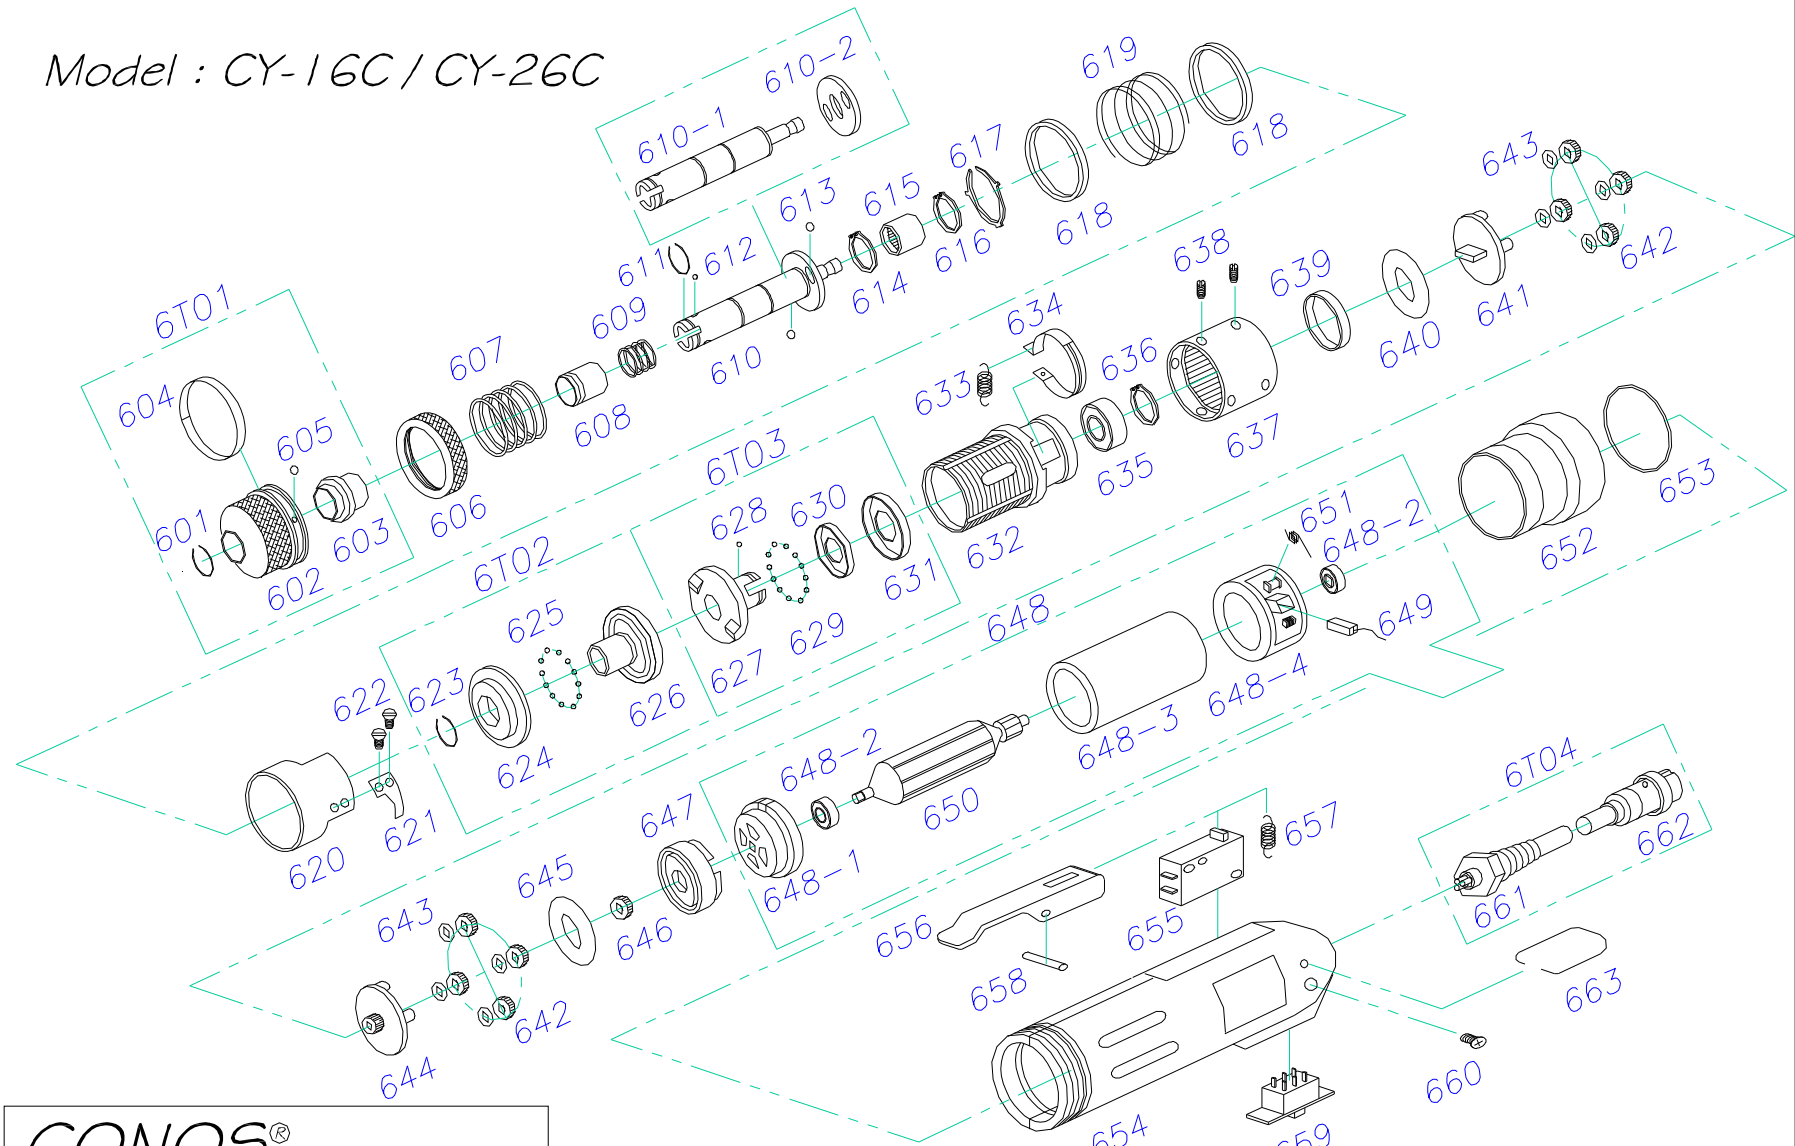

Model : CY-16C / CY-26C

CONOS[®] TORQUE-CONTROL
ELECTRIC SCREWDRIVER

Design & Made By
Top Driver Enterprise Co., Ltd.

05/2007