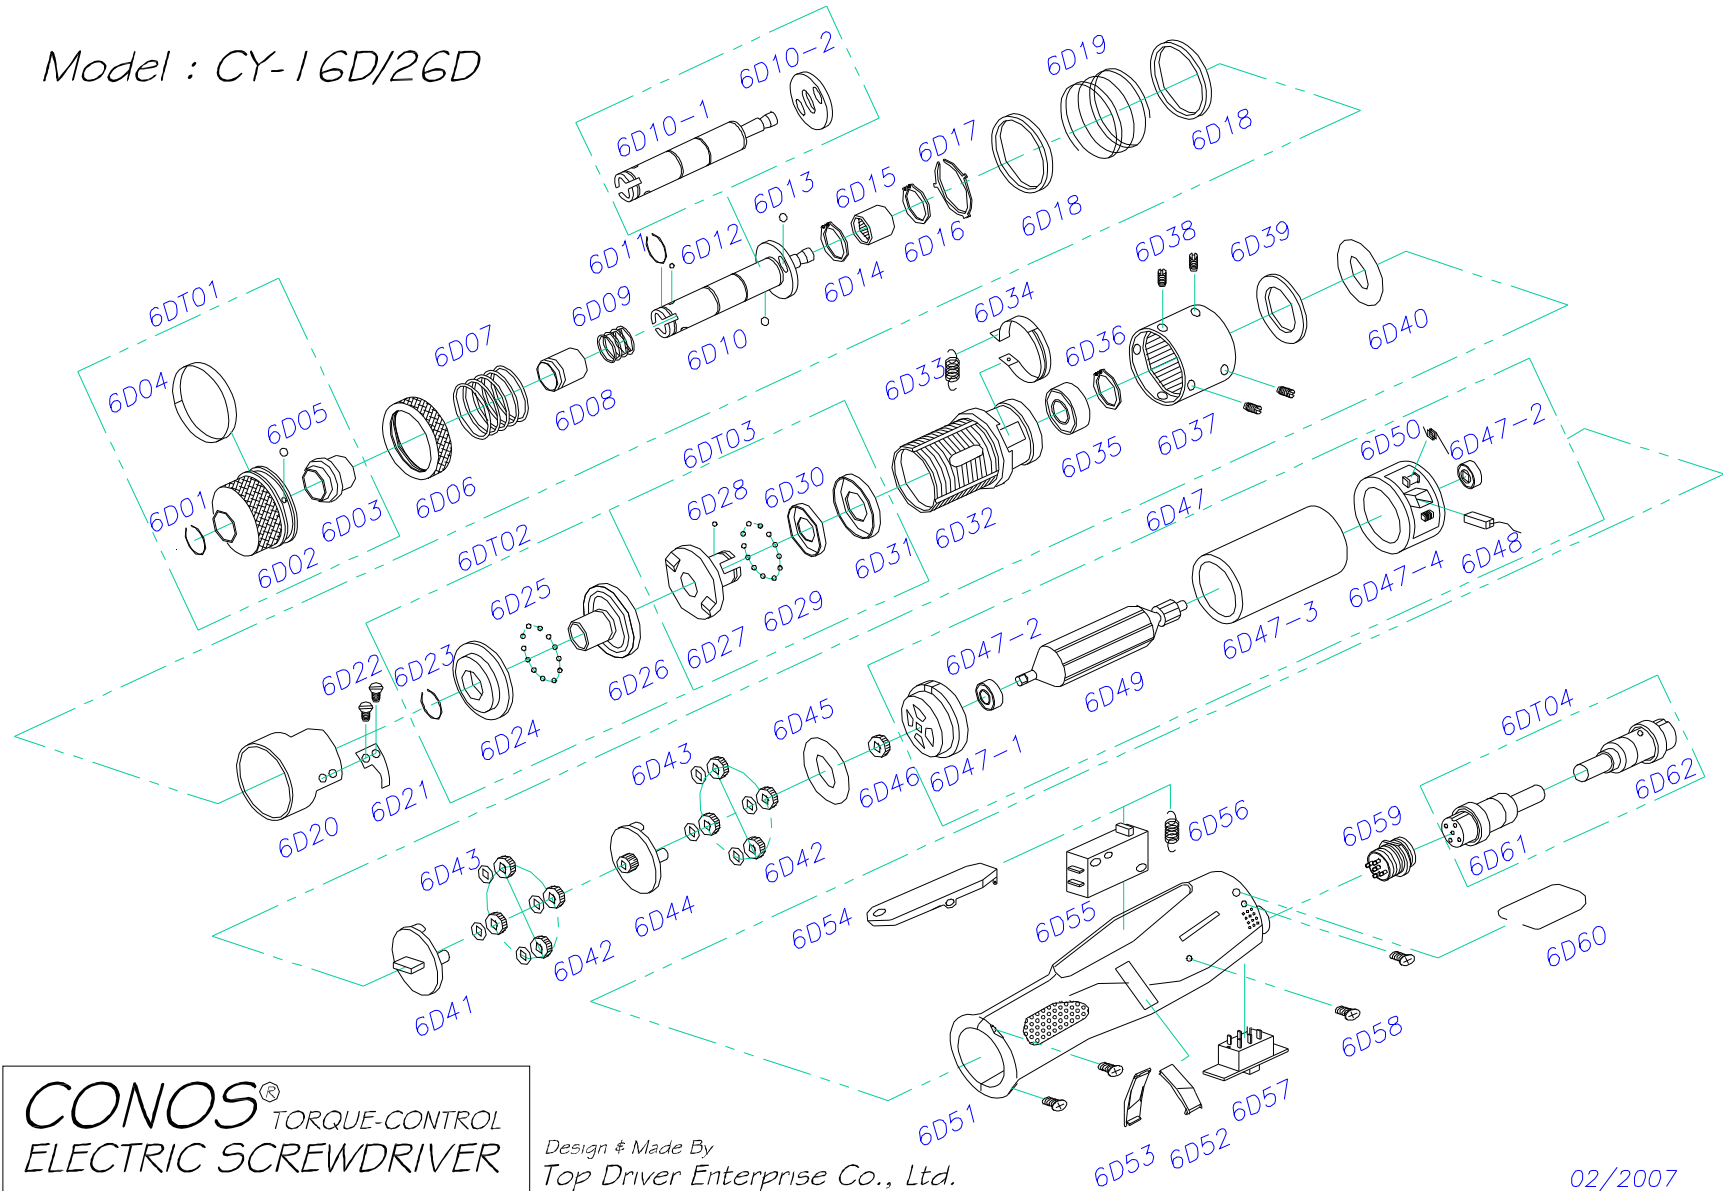

Model : CY-16D/26D

CONOS[®] TORQUE-CONTROL
ELECTRIC SCREWDRIVER

Design & Made By
Top Driver Enterprise Co., Ltd.

02/2007