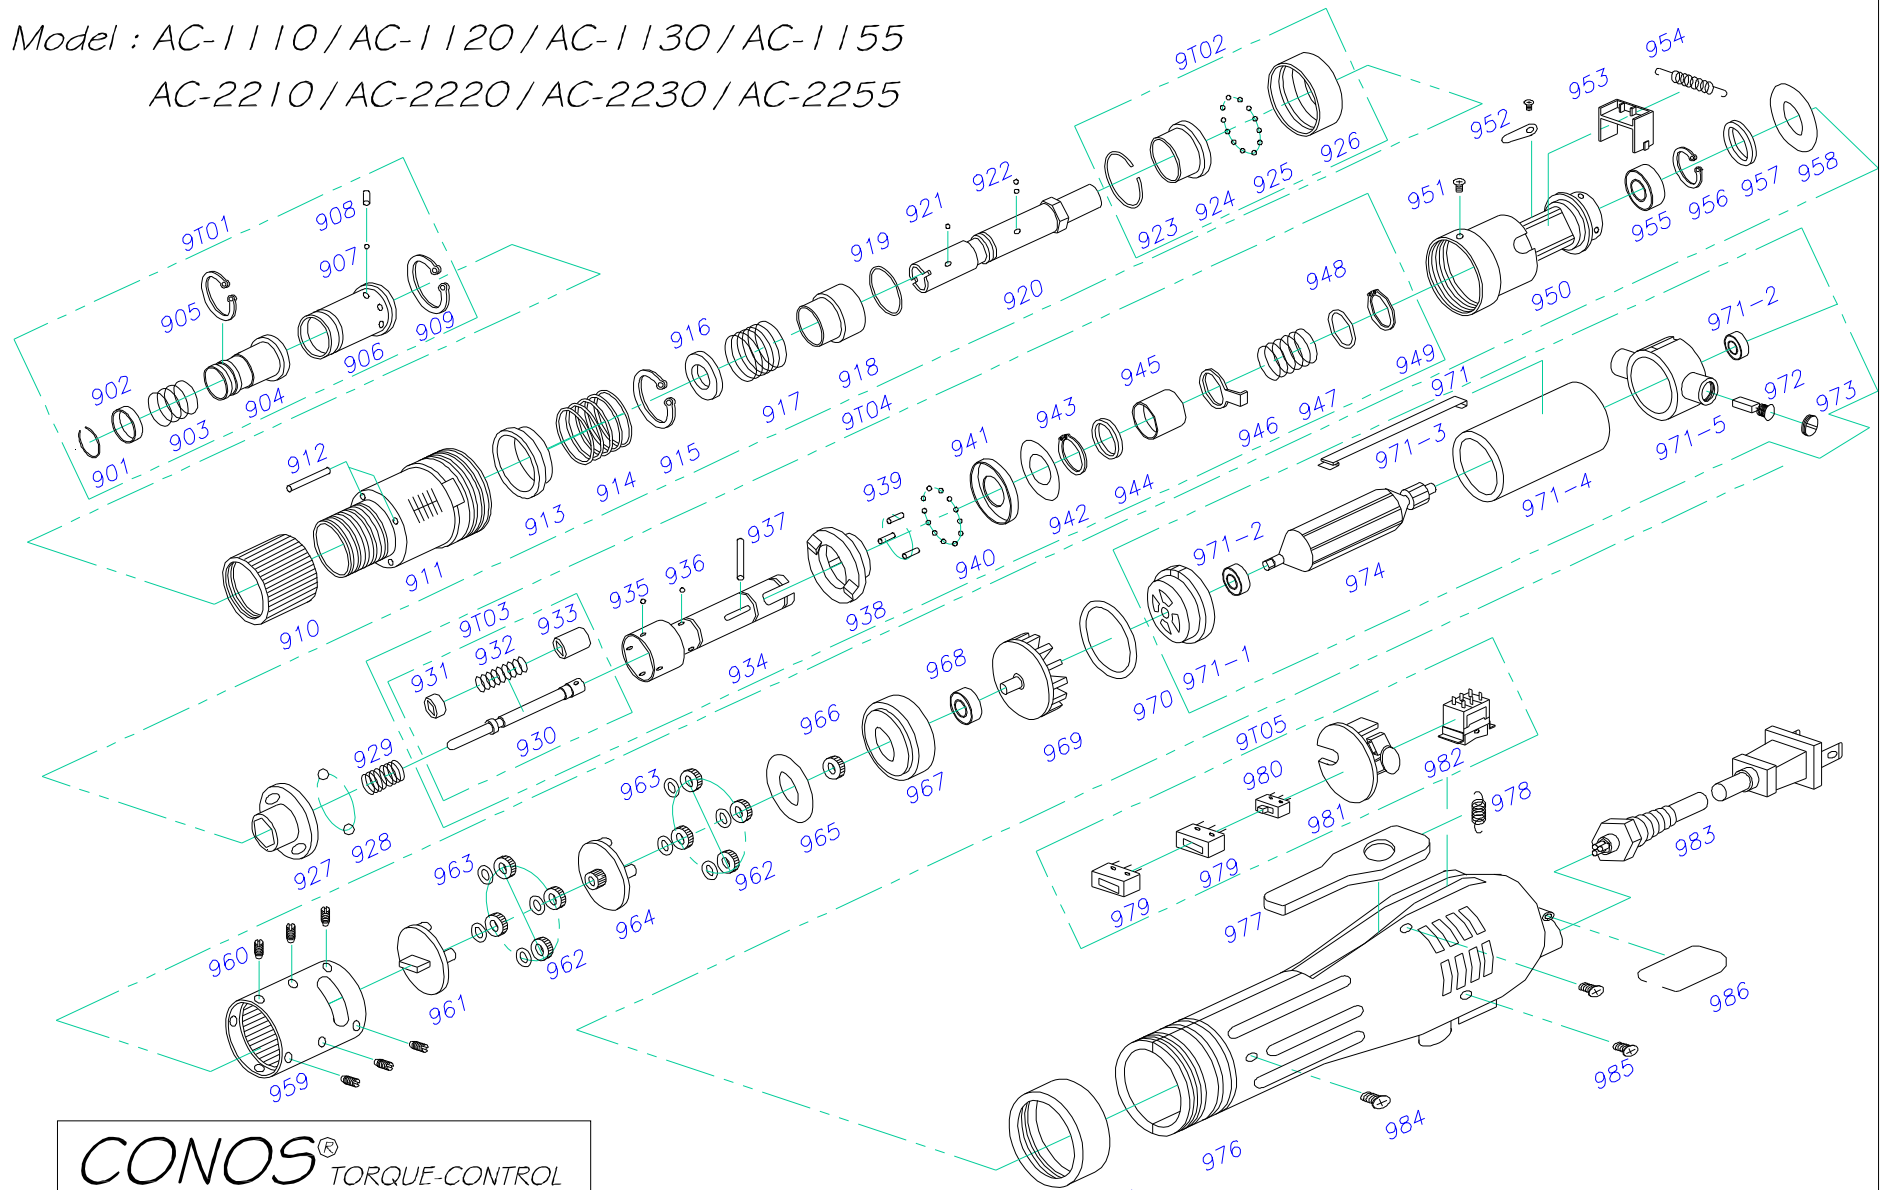

Model : AC-1110 / AC-1120 / AC-1130 / AC-1155
 AC-2210 / AC-2220 / AC-2230 / AC-2255

CONOS[®] TORQUE-CONTROL
 ELECTRIC SCREWDRIVER

Design & Made By
 Top Driver Enterprise Co., Ltd.

01/2007